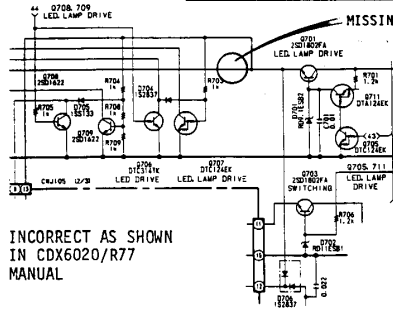

SONY.

**Car Stereo
Service Bulletin**

Model: CDX-6020/R77

No. 229

Subject: Transistor Q702 Is Missing From The Service Manual

Date: March 13, 1992

Symptom:
(**)

Transistor Q702, the LED, LAMP DRIVE is not shown in the Service Manual schematic or board layout.

Solution: Please refer to CDX-R79 Service Manual for the location and part number of Q702.

REFERENCE NUMBER	DESCRIPTION	PART NUMBER
Q702	TRANSISTOR 2SB1122-T	8-729-804-42

Reference: FPR N0325

PRINTED IN U.S.A.
CSA-14292-1

CSA-14 CD Player