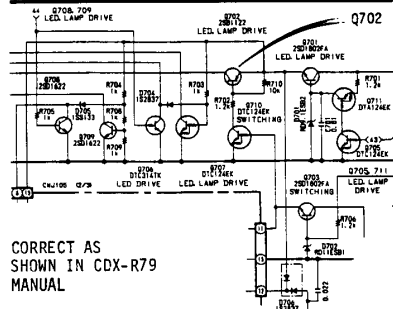

SONY.

**Car Stereo
Service Bulletin**

Model: CDX-6020/R77

No. 229

Subject: Transistor Q702 Is Missing From The Service Manual

Date: March 13, 1992

Symptom:
(**)

Transistor Q702, the LED, LAMP DRIVE is not shown in the Service Manual schematic or board layout.

Solution: Please refer to CDX-R79 Service Manual for the location and part number of Q702.

REFERENCE NUMBER	DESCRIPTION	PART NUMBER
Q702	TRANSISTOR 2SB1122-T	8-729-804-42

Reference: FPR N0325

PRINTED IN U.S.A.
CSA-14292-1

CSA-14 CD Player